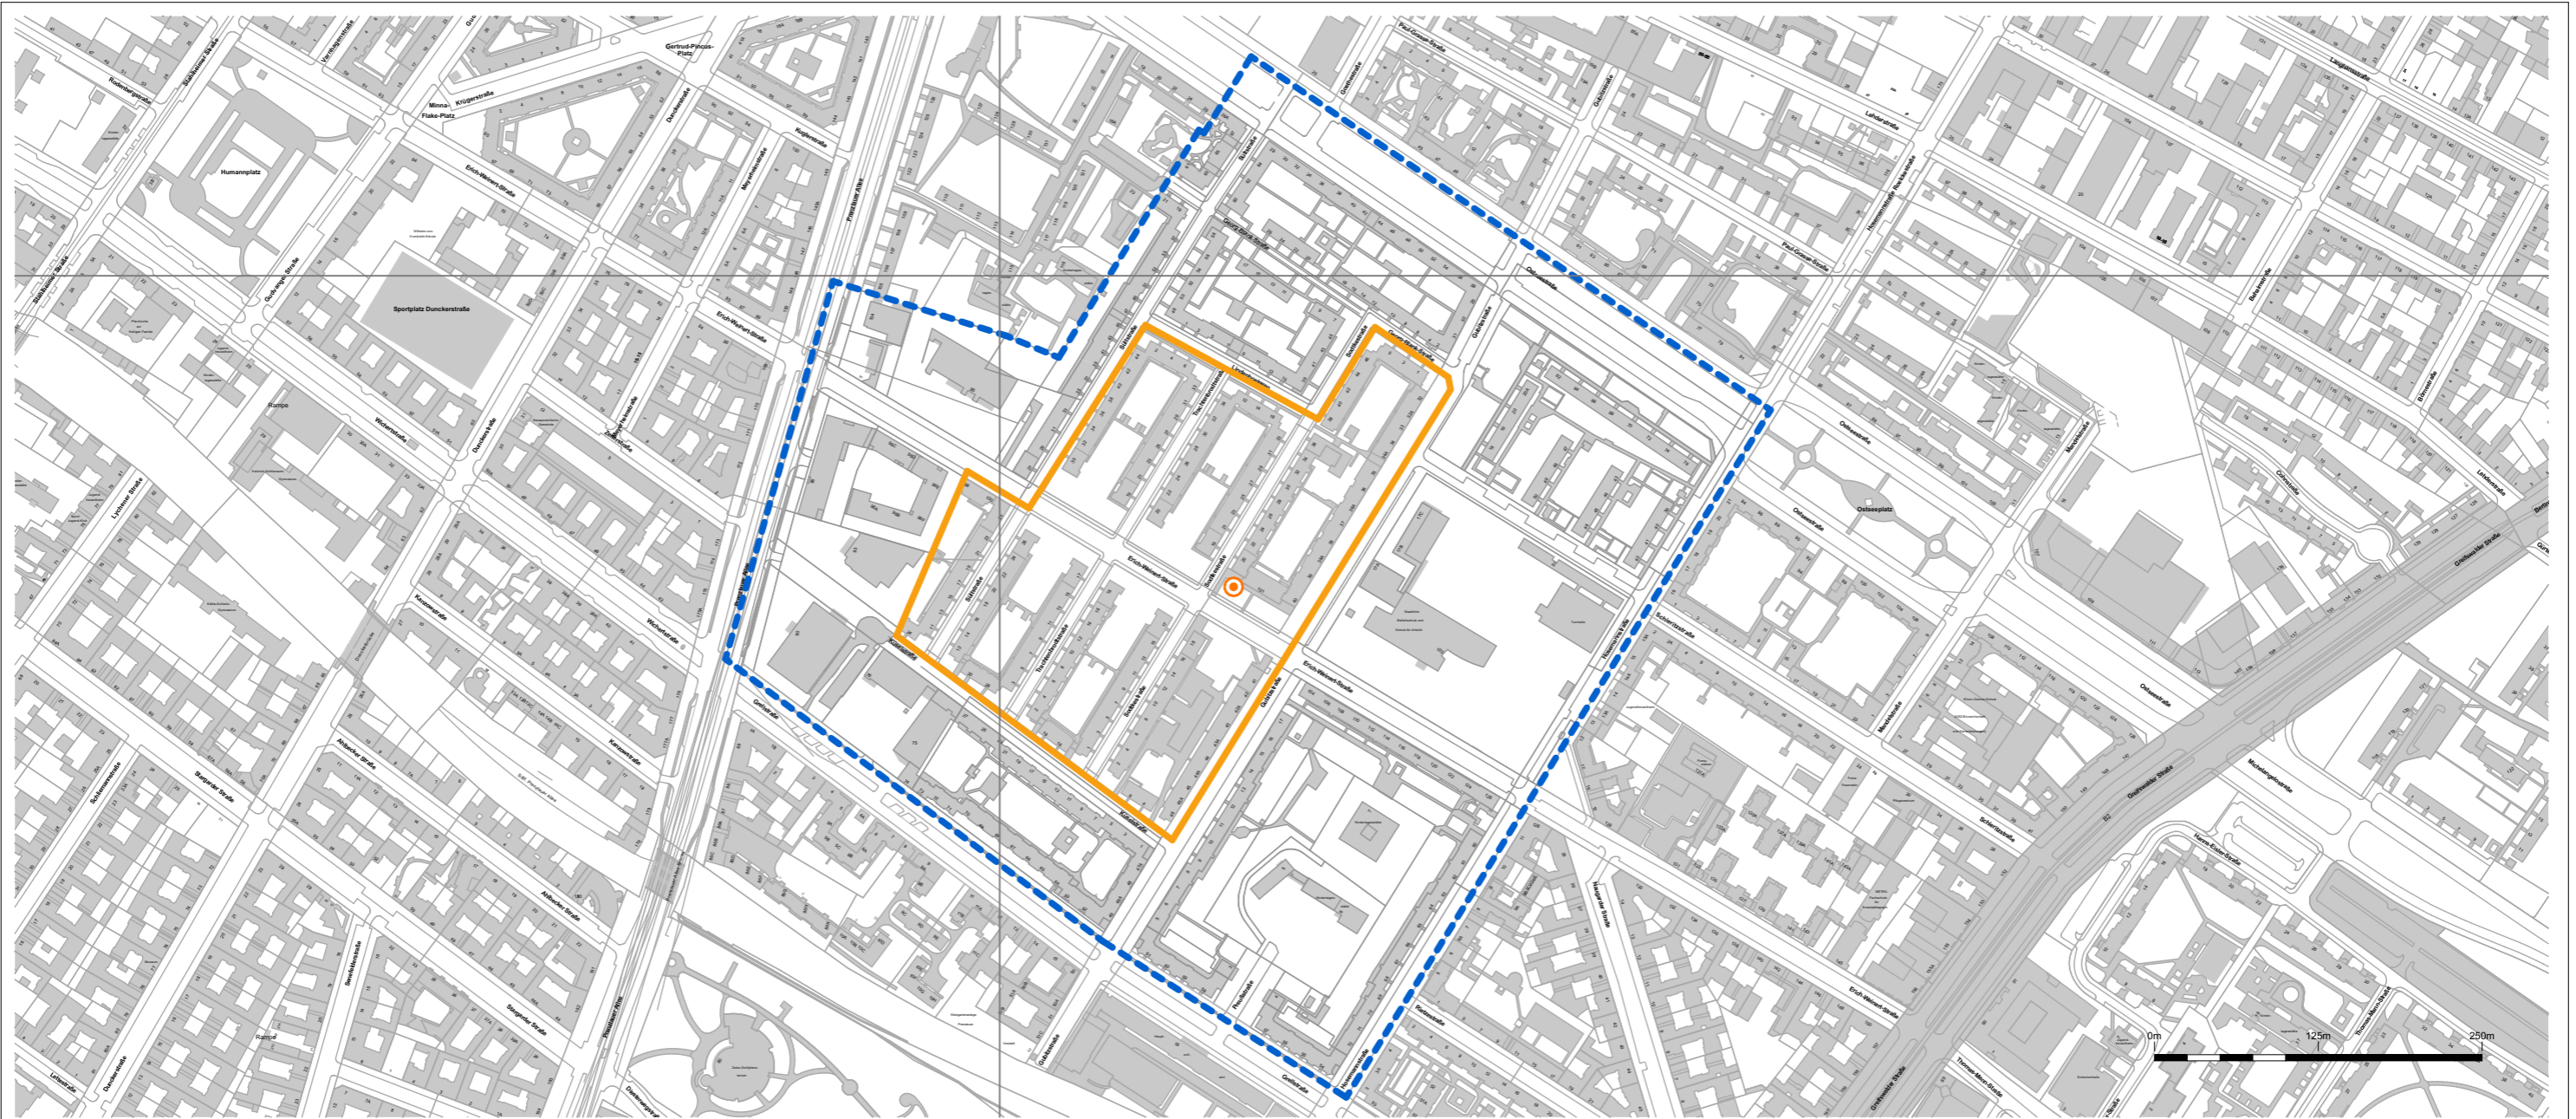

13°25'51"E

52°32'54"N

**MAP 004 Proposed extension of the World Heritage Site Berlin Modernism Housing Estates**  
**Component 004, Wohnstadt Carl Legien, district: Pankow**

M 1:5000  
 Date 04.07.2024

 Nominated property

 Buffer zone

 ID-NO 1239-004 WGS84 E 13° 26' 01" N 52° 32' 47"