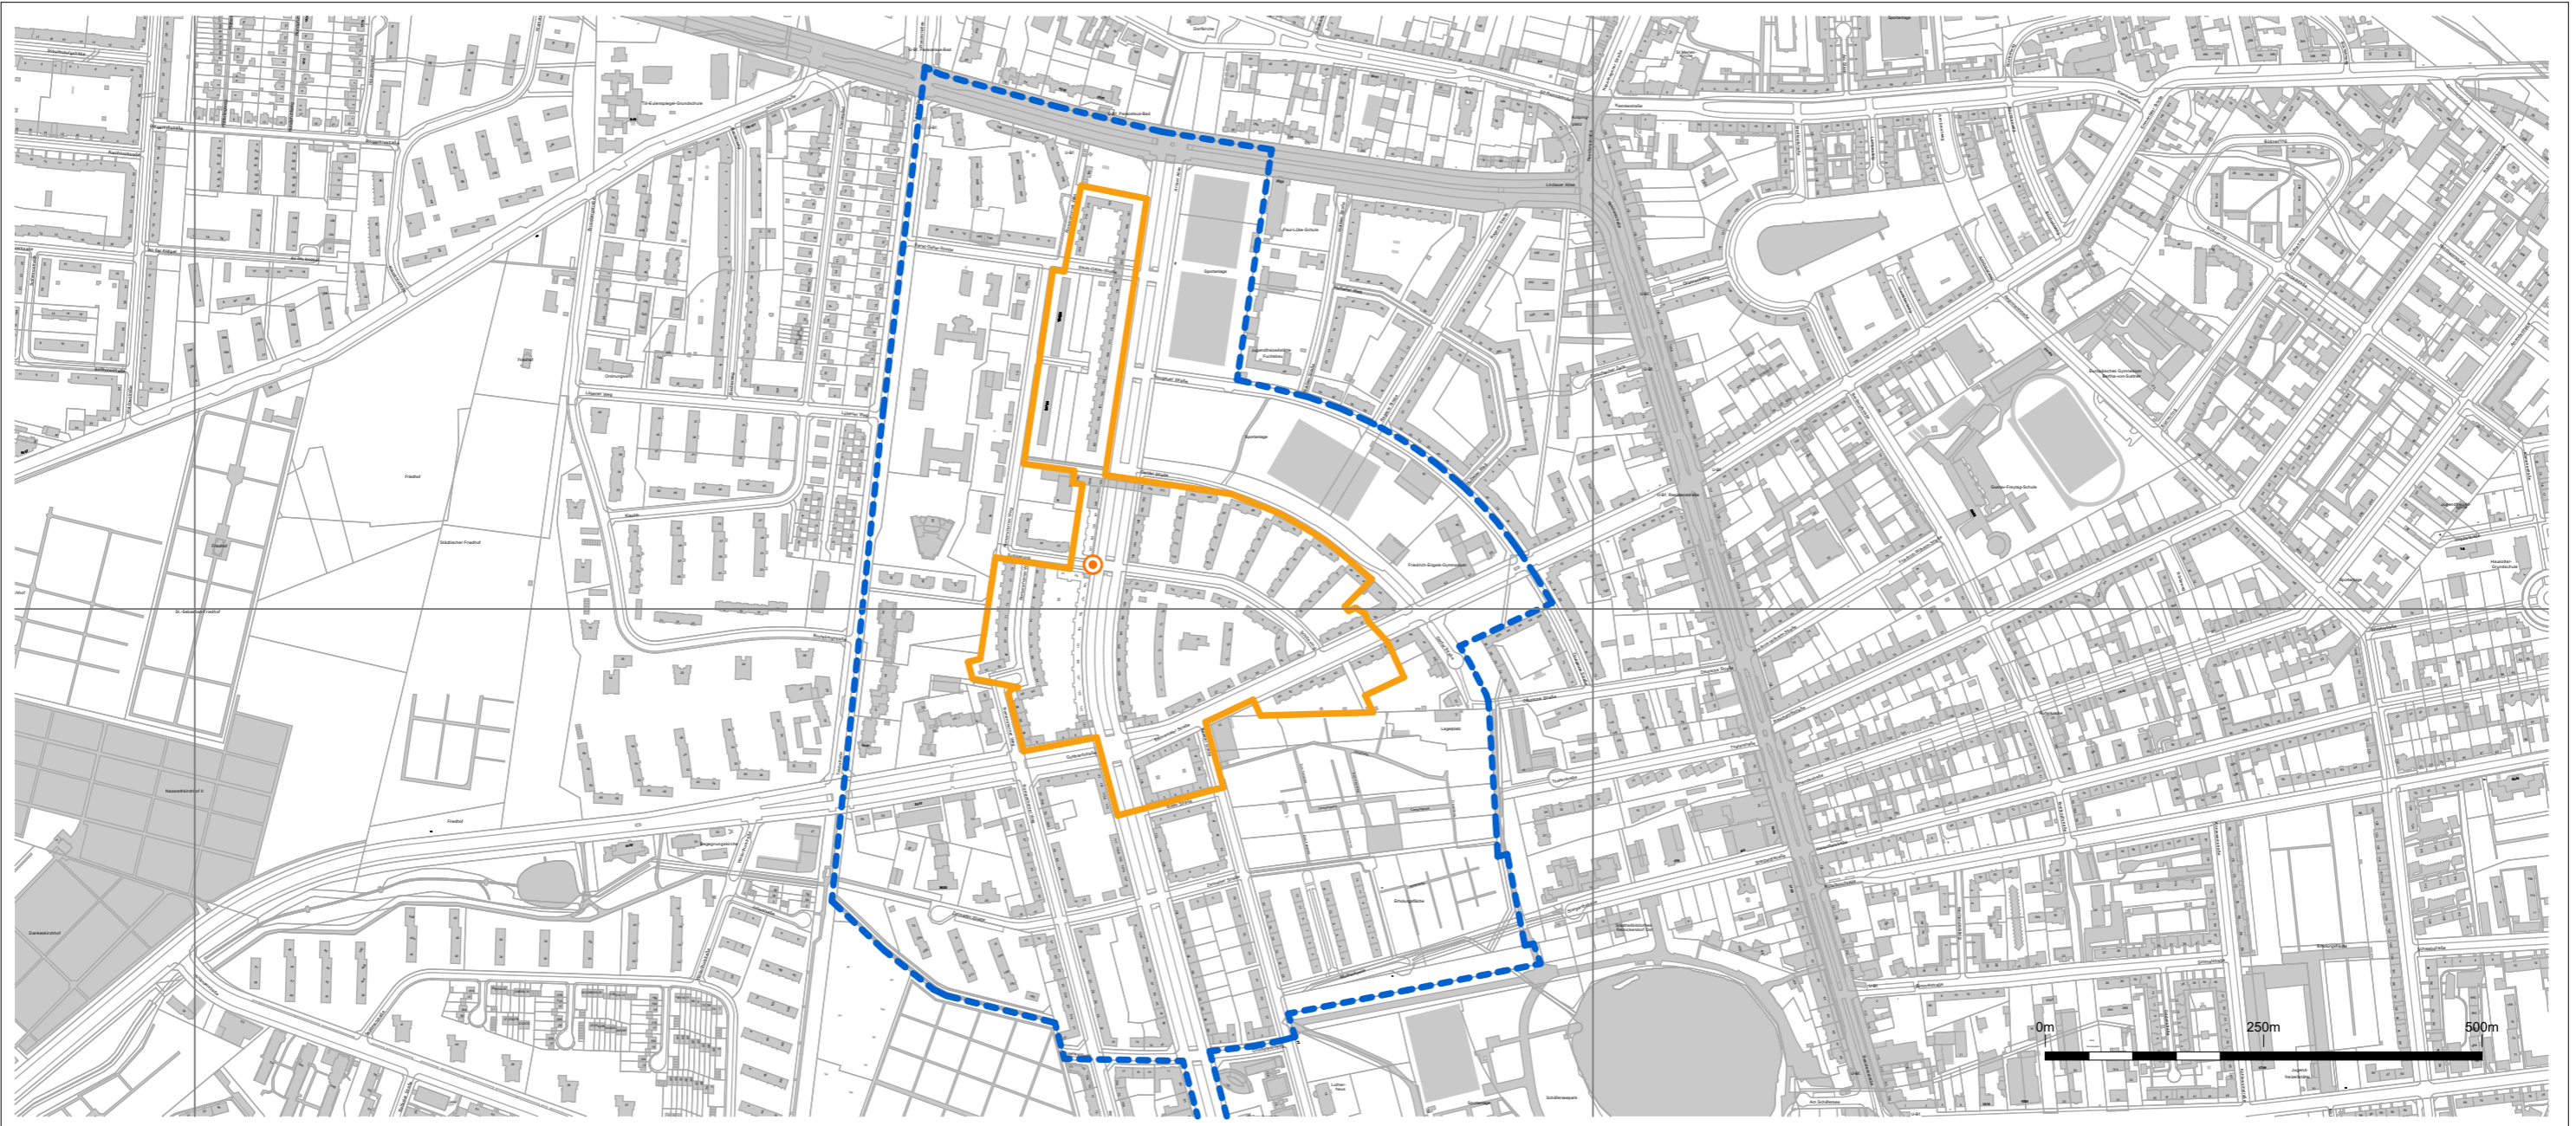

13°20'8"E

13°21'33"E

52°34'7"E

**MAP 005** Proposed extension of the World Heritage Site Berlin Modernism Housing Estates  
Component 005, Weiße Stadt, district: Reinickendorf

M 1:7500  
Date 04.07.2024

 Nominated property

 Buffer zone

 ID-NO 1239-005 WGS84 E 13° 21' 03" N 52° 34' 10"